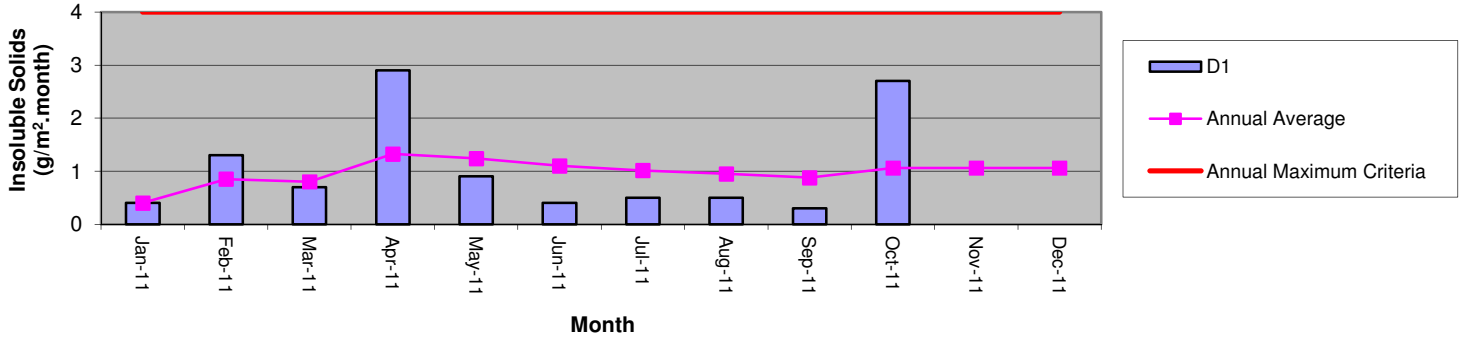

Dust Deposition Gauge D1 - Insoluble Solids

Dust Deposition Gauge D2 - Insoluble Solids

Dust Deposition Gauge D3 - Insoluble Solids

Dust Deposition Gauge D4 - Insoluble Solids

Dust Deposition Gauge D5 - Insoluble Solids