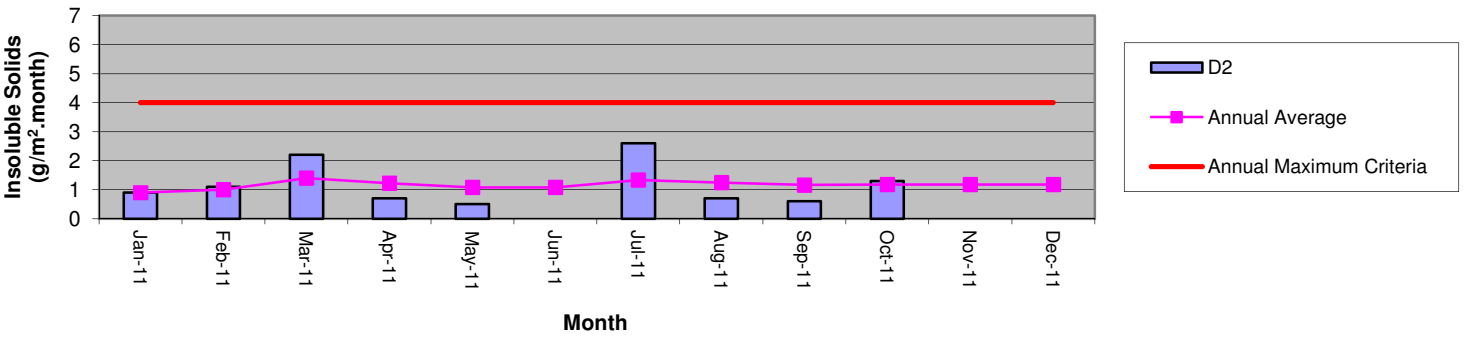

Dust Deposition Gauge D1 - Insoluble Solids

Dust Deposition Gauge D2 - Insoluble Solids

Dust Deposition Gauge D3 - Insoluble Solids

Dust Deposition Gauge D4 - Insoluble Solids

Dust Deposition Gauge D5 - Insoluble Solids