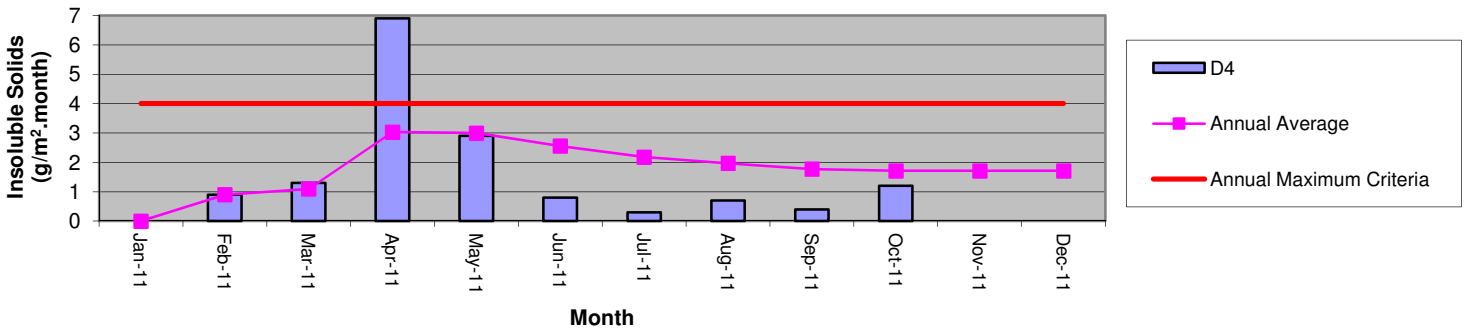

Dust Deposition Gauge D1 - Insoluble Solids

Dust Deposition Gauge D2 - Insoluble Solids

Dust Deposition Gauge D3 - Insoluble Solids

Dust Deposition Gauge D4 - Insoluble Solids

Dust Deposition Gauge D5 - Insoluble Solids