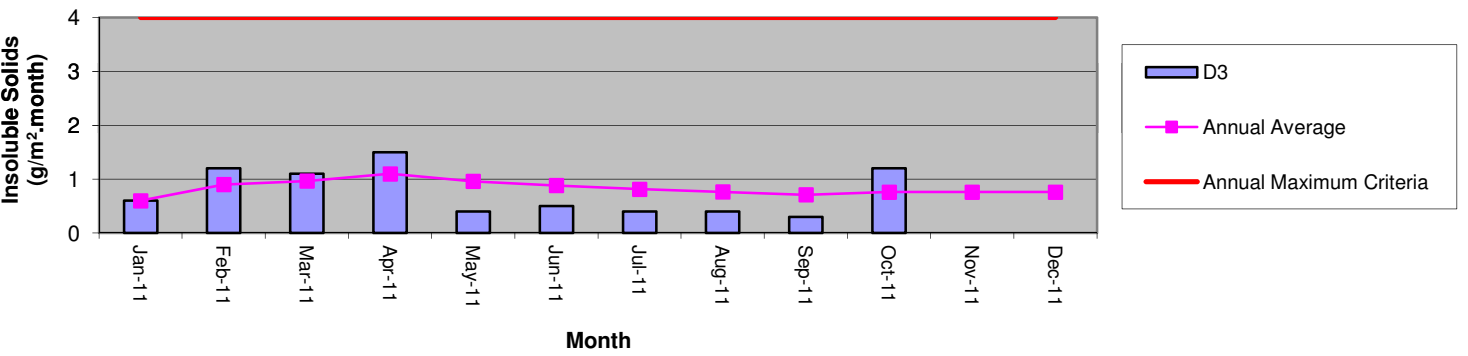

Dust Deposition Gauge D1 - Insoluble Solids

Dust Deposition Gauge D2 - Insoluble Solids

Dust Deposition Gauge D3 - Insoluble Solids

Dust Deposition Gauge D4 - Insoluble Solids

Dust Deposition Gauge D5 - Insoluble Solids